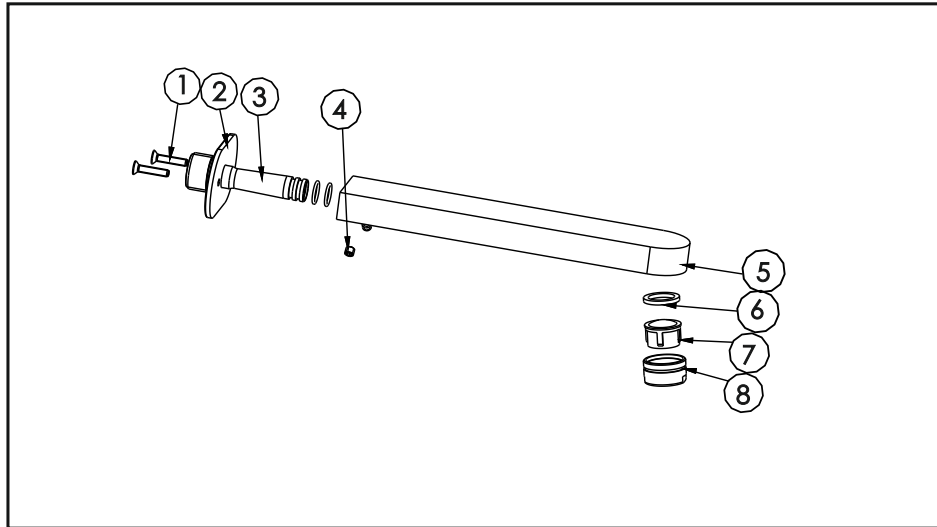

# Bath spout

## Components List

No.	Component	Quantity
1	Cross-head screw	2
2	Plate	1
3	Pipe	1
4	Female allen screw	2
5	Spout	1
6	Flat washer	1
7	Aerator core	1
8	Aerator coat	1