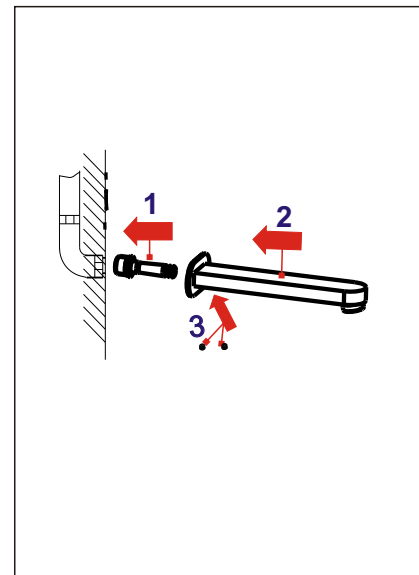

Installation Step