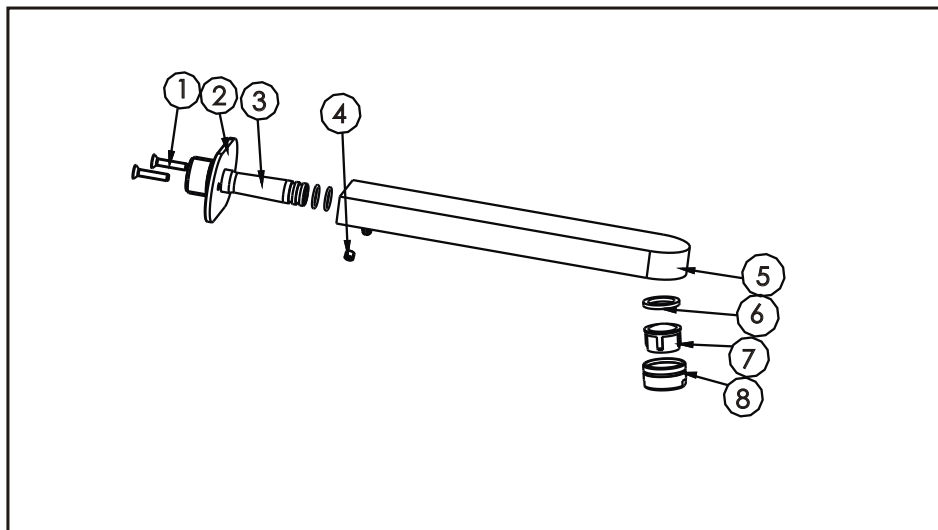

Bath spout

Installation Instruction

Please read this instruction carefully so as to avoid the installation difficulty.