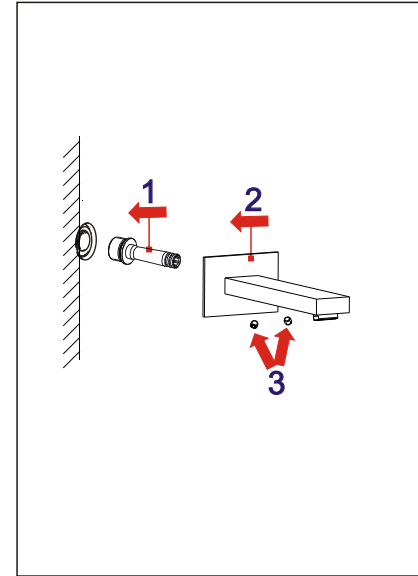

Installation Step