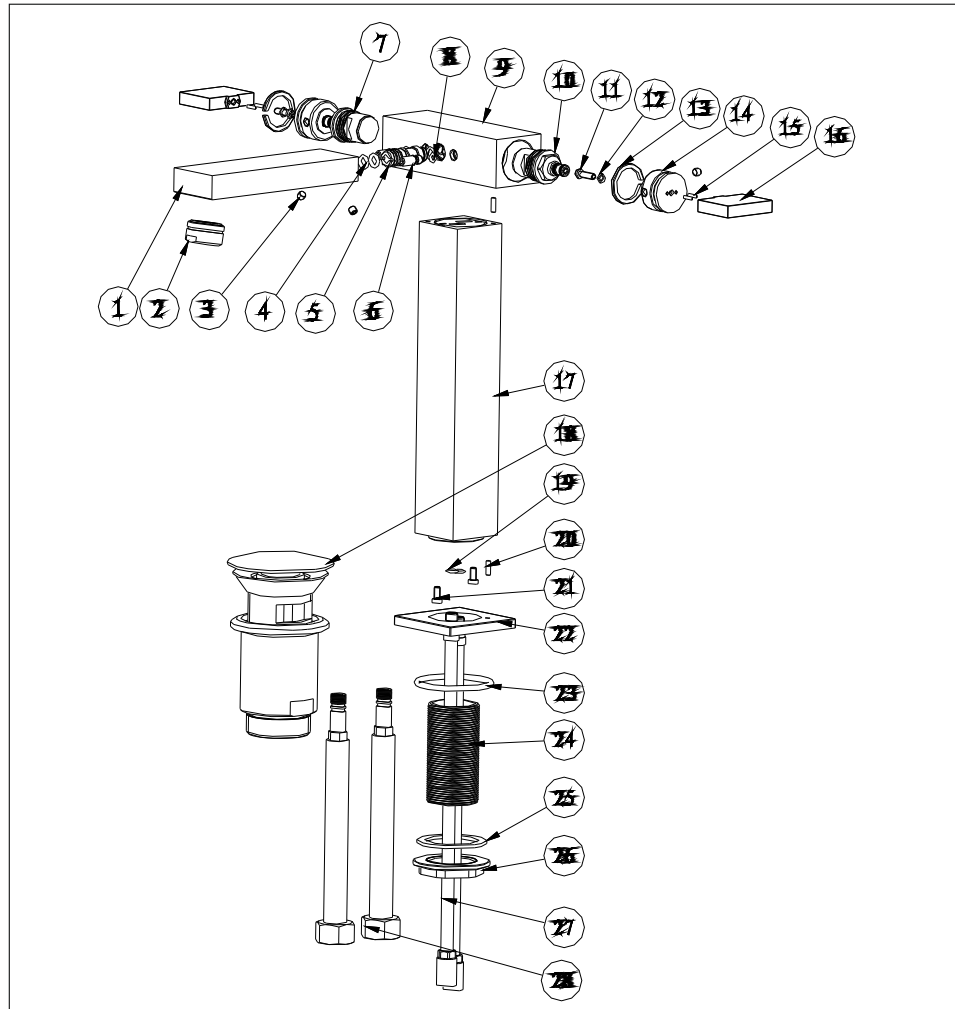

Basin mixer

Installation Instruction

Please read this instruction carefully to avoid any difficulty during installation.

Components List

No.	Component	Quantity
1	Spout	1
2	Aerator	1
3	Fastening screw	4
4	O-ring	2
5	Union	1
6	Fastening screw	2
7	Ceramic head part	1
8	O-ring	2
9	Main body	1
10	Ceramic head part	1
11	Cross-head screw	2
12	Spring shim	2
13	Washer	2
14	Handle seat	2
15	Setting pin	4
16	Handle	2
17	Connecting pipe	1
18	Pop-up waste	1
19	O-ring	3
20	Fixing pin	2
21	Fastening screw	2
22	Seat	1
23	O-ring	1
24	Pipe	1
25	Washer	1
26	Nut	1
27	Inlet pipe	2
28	Flexible connection hose	2