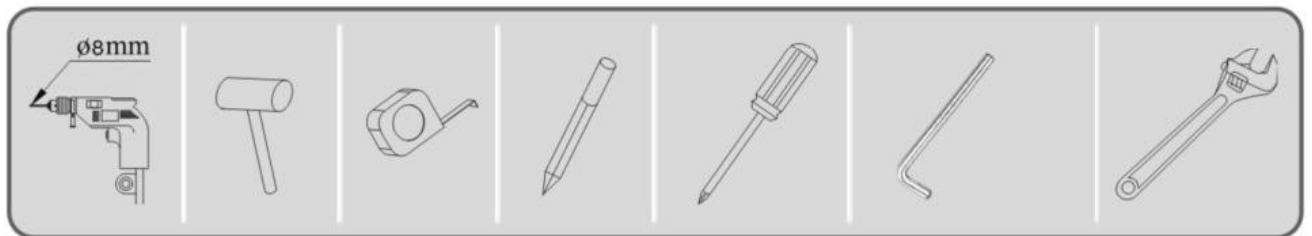

Installation Instructions

FR04.102.CH

Before Installation take out six screws “G” from the plate of the shower head , separate shower frame “B” from the shower head .

1

NOTE : connect the power supply 90-260VAC