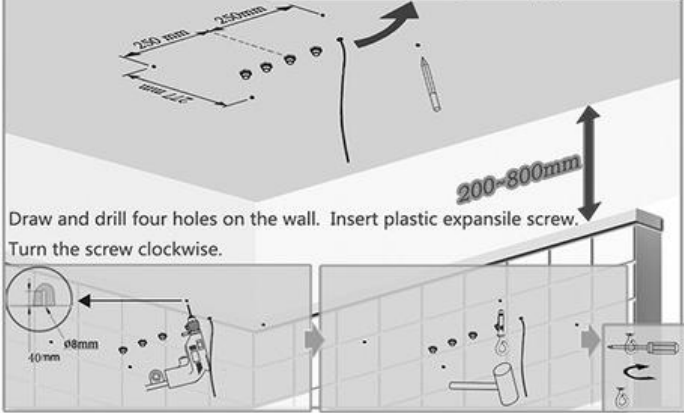

Installation Instructions

FR04.102.CH

Before Installation take out six screws “G” from the plate of the shower head , separate shower frame “B” from the shower head .

1

NOTE : connect the power supply 90-260VAC