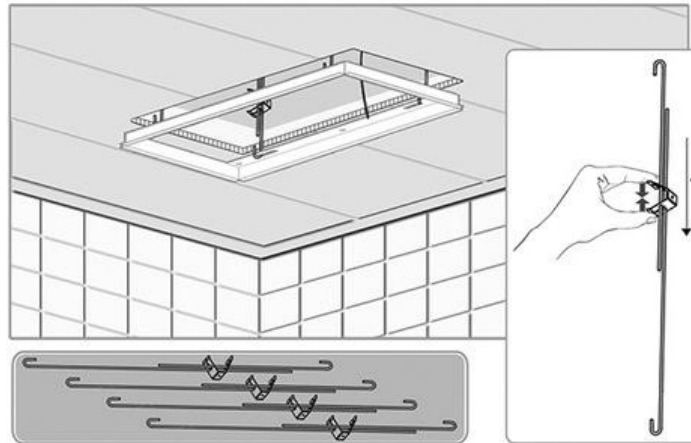

1

NOTE : connect the power supply 90-260VAC

2

3

4