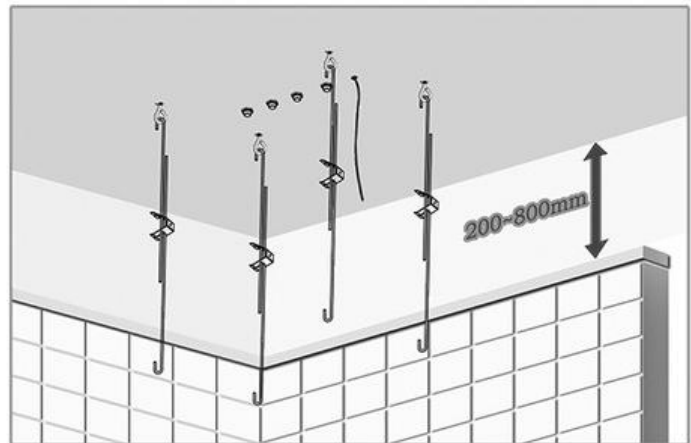

1

NOTE : connect the power supply 90-260VAC

2

3

4