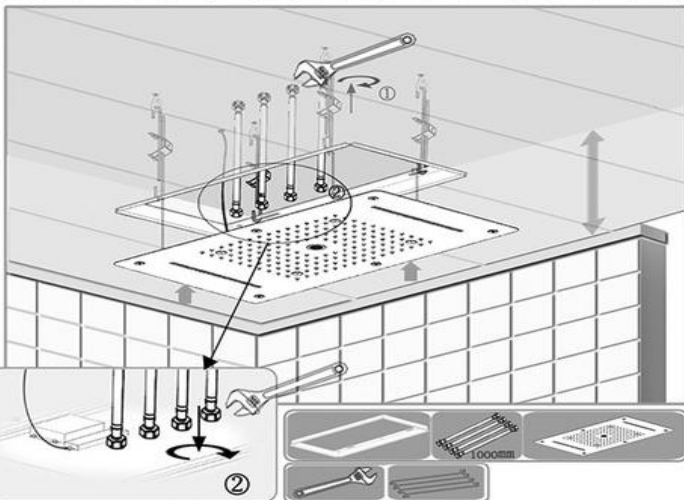

1

NOTE : connect the power supply 90-260VAC

2

3

4