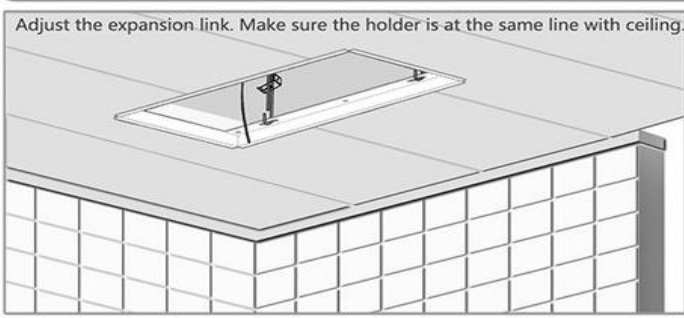

1

NOTE : connect the power supply 90-260VAC

2

3

4