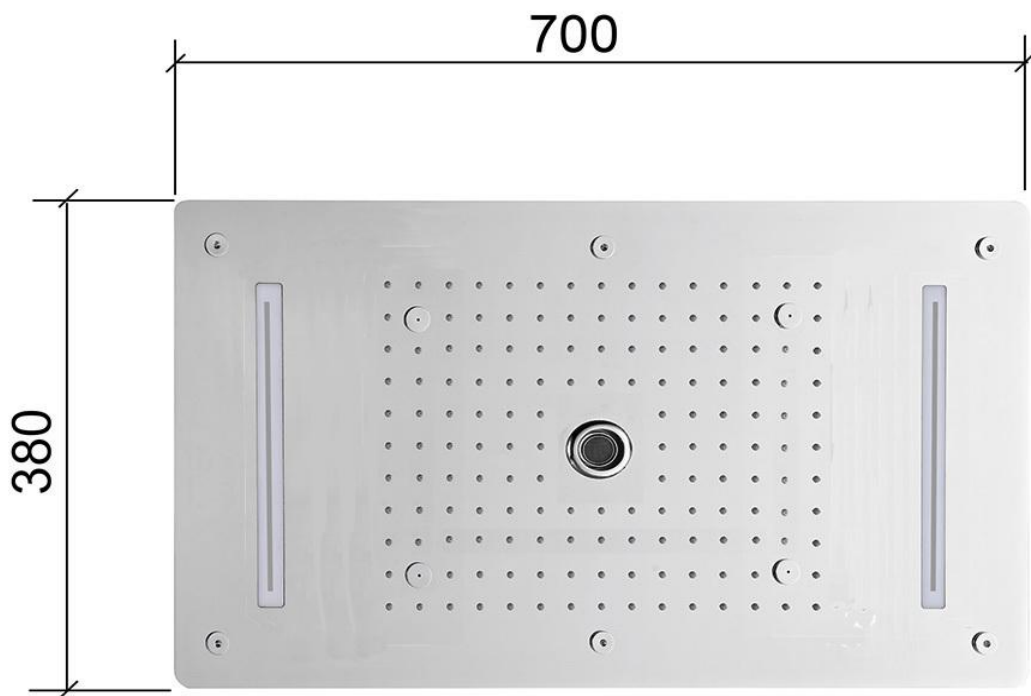

Installation Instructions

FR04.102.CH

Before Installation take out six screws “G” from the plate of the shower head , separate shower frame “B” from the shower head .

1

NOTE : connect the power supply 90-260VAC