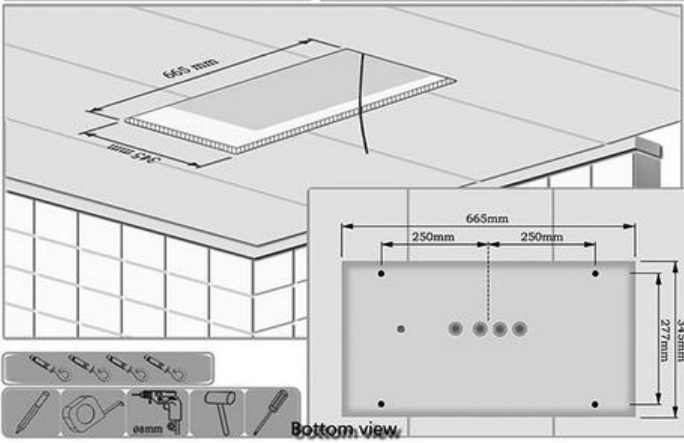

Installation Instructions

FR04.102.CH

Before Installation take out six screws “G” from the plate of the shower head , separate shower frame “B” from the shower head .

1

NOTE : connect the power supply 90-260VAC