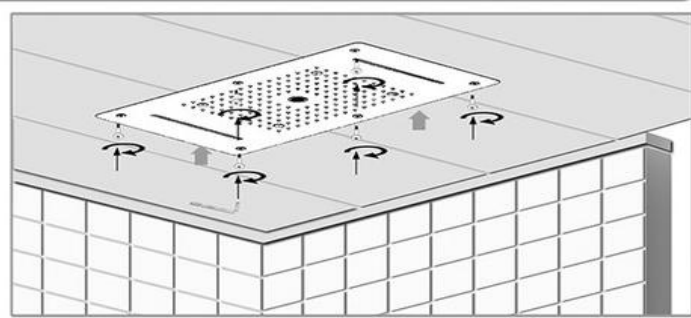

1

NOTE : connect the power supply 90-260VAC

2

3

4