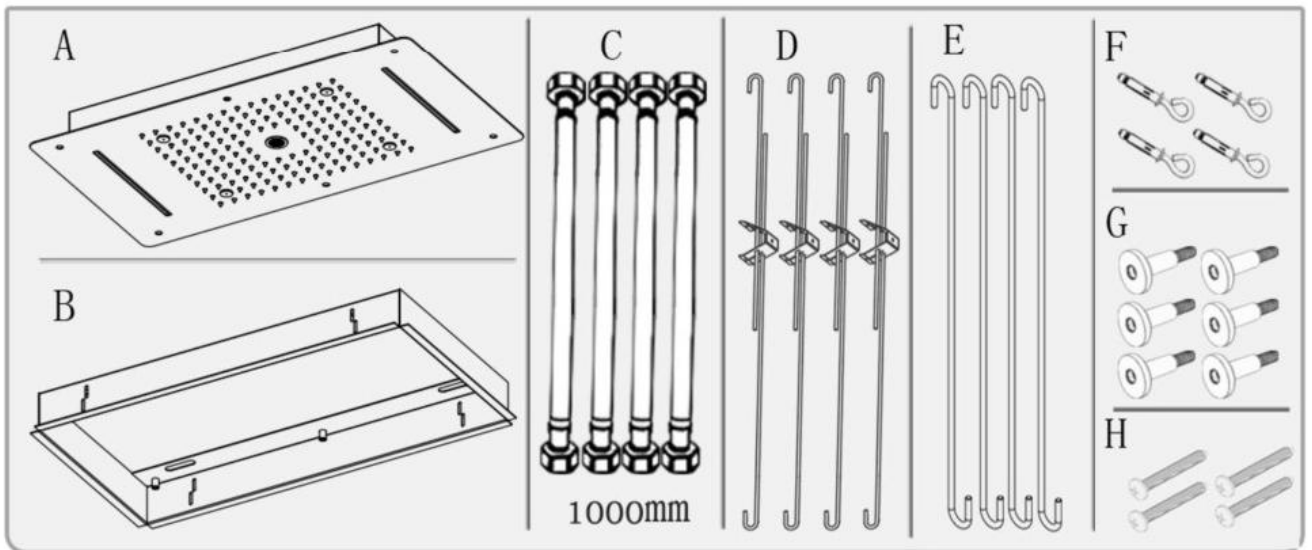

Installation Instructions

FR04.102.CH

Before Installation take out six screws “G” from the plate of the shower head , separate shower frame “B” from the shower head .

1

NOTE : connect the power supply 90-260VAC